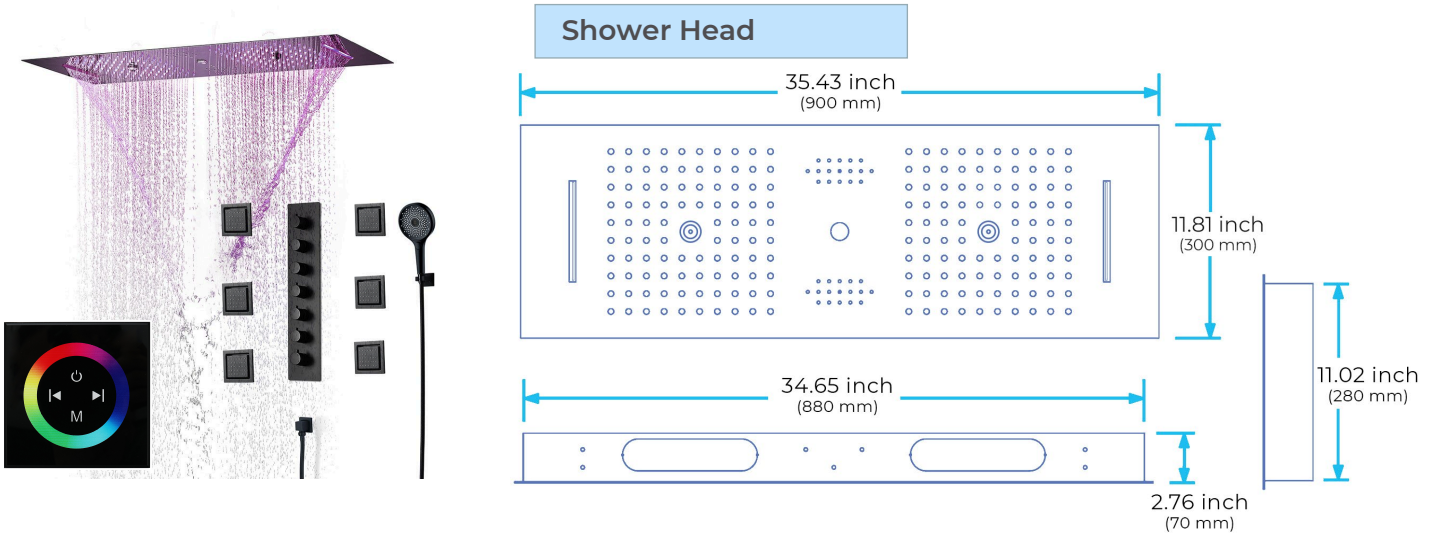

LUXURIOUS TOUCH PANEL CONTROLLED MATTE BLACK THERMOSTATIC RECESSED CEILING MOUNT LED MUSICAL RAINFALL SHOWER SYSTEM WITH HAND SHOWER AND JETTED BODY SPRAYS SPECIFICATIONS

Shower Panel /Hose Material: 304 Stainless Steel
 Shower Head Size: 900*300 mm
 Showerheads Install: Embedded Ceiling Mounted
 Concealed Mixer Install: Wall-Mounted
 LED Shower Head Functions: Rainfall, Waterfall, Mist, Water Column
 Water Pressure: 0.3 MPA
 Water Flow: 16L/min~28L/min
 Shower Accessories Material: Brass
 LED Light: Need to Connect Power
 LED Light Color: 64 Color
 Shower Hose Length: 1.5M
 AC: 100-265V 50/60Hz
 Music: Need Bluetooth

Product shown is only for installation display purpose

Touch Panel Control

- Turn On/Off Control
- MANUAL MODE**
Total 64 colors
- Auto mode setting
- AUTO MODE**
Total 11 Auto mode
- Set the speed of color change, fast/slow

All dimensions and specifications are nominal and may vary. Use actual products for accuracy in critical situations.

Shower Mixer

Product shown is only for installation display purpose

Hand Shower

Flow Rate: 2.0 GPM / 7.6 LPM

Shower Mixer Connections

Body Jet

FEATURES

- Material: Brass
- Base Plate Height: 5-1/8"
- Base Plate Width: 5-1/8"
- Jet Surface Area: 3-1/8"
- Surface Depth: 1/4"
- Adjustment Angle: 5°
- Male NPT Connection: 1/2"
- Maximum Flow Rate: 2.5 GPM (9.5L/min) max @ 80 psi