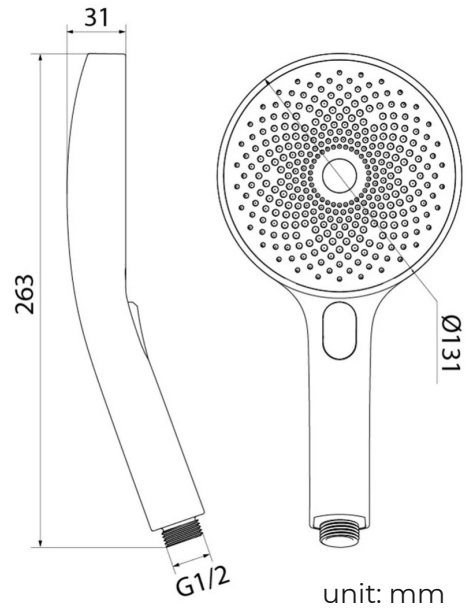

LUXURIOUS TOUCH PANEL CONTROLLED MATTE BLACK THERMOSTATIC RECESSED CEILING MOUNT LED MUSICAL RAINFALL SHOWER SYSTEM WITH HAND SHOWER AND JETTED BODY SPRAYS SPECIFICATIONS

Shower Panel /Hose Material: 304 Stainless Steel
 Shower Head Size: 900*300 mm
 Showerheads Install: Embedded Ceiling Mounted
 Concealed Mixer Install: Wall-Mounted
 LED Shower Head Functions: Rainfall, Waterfall, Mist, Water Column
 Water Pressure: 0.3 MPA
 Water Flow: 16L/min~28L/min
 Shower Accessories Material: Brass
 LED Light: Need to Connect Power
 LED Light Color: 64 Color
 Shower Hose Length: 1.5M
 AC: 100-265V 50/60Hz
 Music: Need Bluetooth

Product shown is only for installation display purpose

Touch Panel Control

- Turn On/Off Control
- MANUAL MODE**
Total 64 colors
- Auto mode setting
- AUTO MODE**
Total 11 Auto mode
- Set the speed of color change, fast/slow

All dimensions and specifications are nominal and may vary. Use actual products for accuracy in critical situations.

Shower Mixer

Product shown is only for installation display purpose

Hand Shower

Flow Rate: 2.0 GPM / 7.6 LPM

Shower Mixer Connections

Body Jet

FEATURES

- Material: Brass
- Base Plate Height: 5-1/8"
- Base Plate Width: 5-1/8"
- Jet Surface Area: 3-1/8"
- Surface Depth: 1/4"
- Adjustment Angle: 5°
- Male NPT Connection: 1/2"
- Maximum Flow Rate: 2.5 GPM (9.5L/min) max @ 80 psi