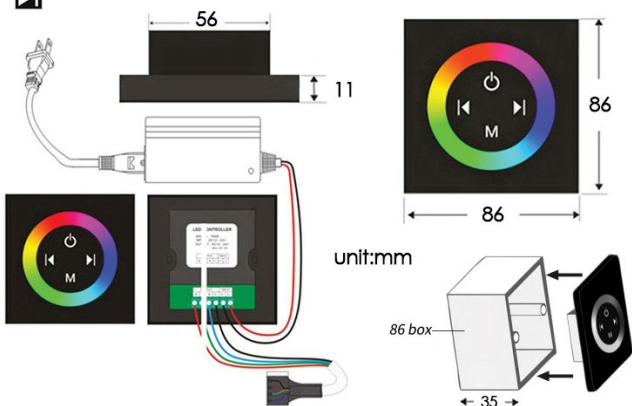

LUXURIOUS TOUCH PANEL CONTROLLED MATTE BLACK THERMOSTATIC RECESSED CEILING MOUNT LED MUSICAL RAINFALL SHOWER SYSTEM WITH HAND SHOWER AND JETTED BODY SPRAYS SPECIFICATIONS

Shower Panel /Hose Material: 304 Stainless Steel
 Shower Head Size: 900*300 mm
 Showerheads Install: Embedded Ceiling Mounted
 Concealed Mixer Install: Wall-Mounted
 LED Shower Head Functions: Rainfall, Waterfall, Mist, Water Column
 Water Pressure: 0.3 MPA
 Water Flow: 16L/min~28L/min
 Shower Accessories Material: Brass
 LED Light: Need to Connect Power
 LED Light Color: 64 Color
 Shower Hose Length: 1.5M
 AC: 100-265V 50/60Hz
 Music: Need Bluetooth

Product shown is only for installation display purpose

Touch Panel Control

- Turn On/Off Control
- MANUAL MODE**
Total 64 colors
- Auto mode setting
- AUTO MODE**
Total 11 Auto mode
- Set the speed of color change, fast/slow

All dimensions and specifications are nominal and may vary. Use actual products for accuracy in critical situations.

Shower Mixer

Product shown is only for installation display purpose

Hand Shower

Flow Rate: 2.0 GPM / 7.6 LPM

Shower Mixer Connections

Body Jet

FEATURES

- Material: Brass
- Base Plate Height: 5-1/8"
- Base Plate Width: 5-1/8"
- Jet Surface Area: 3-1/8"
- Surface Depth: 1/4"
- Adjustment Angle: 5°
- Male NPT Connection: 1/2"
- Maximum Flow Rate: 2.5 GPM (9.5L/min) max @ 80 psi