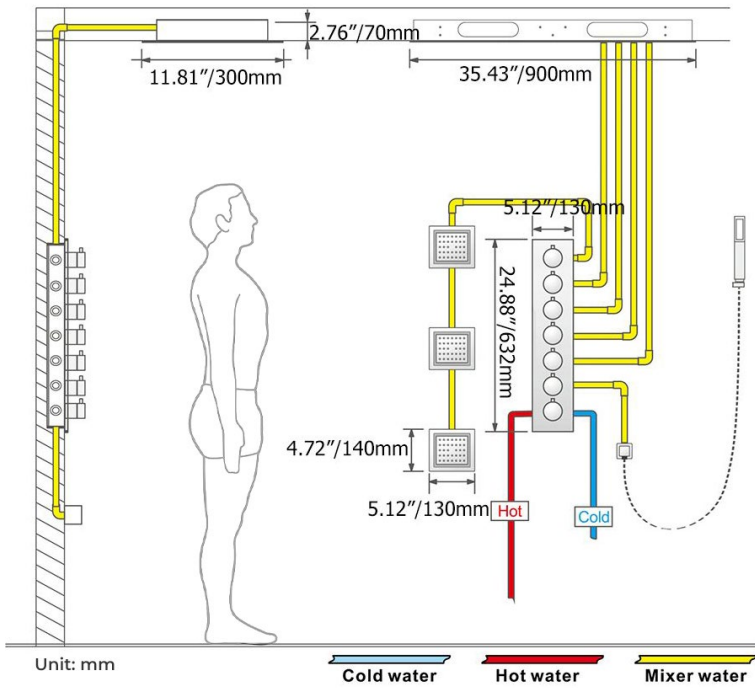

LUXURIOUS TOUCH PANEL CONTROLLED MATTE BLACK THERMOSTATIC RECESSED CEILING MOUNT LED MUSICAL RAINFALL SHOWER SYSTEM WITH HAND SHOWER AND JETTED BODY SPRAYS SPECIFICATIONS

Shower Panel /Hose Material: 304 Stainless Steel
 Shower Head Size: 900*300 mm
 Showerheads Install: Embedded Ceiling Mounted
 Concealed Mixer Install: Wall-Mounted
 LED Shower Head Functions: Rainfall, Waterfall, Mist, Water Column
 Water Pressure: 0.3 MPA
 Water Flow: 16L/min~28L/min
 Shower Accessories Material: Brass
 LED Light: Need to Connect Power
 LED Light Color: 64 Color
 Shower Hose Length: 1.5M
 AC: 100-265V 50/60Hz
 Music: Need Bluetooth

Product shown is only for installation display purpose

Touch Panel Control

- Turn On/Off Control
- MANUAL MODE**
Total 64 colors
- Auto mode setting
- AUTO MODE**
Total 11 Auto mode
- Set the speed of color change, fast/slow

All dimensions and specifications are nominal and may vary. Use actual products for accuracy in critical situations.

Shower Mixer

Product shown is only for installation display purpose

Hand Shower

Flow Rate: 2.0 GPM / 7.6 LPM

Shower Mixer Connections

Body Jet

FEATURES

- Material: Brass
- Base Plate Height: 5-1/8"
- Base Plate Width: 5-1/8"
- Jet Surface Area: 3-1/8"
- Surface Depth: 1/4"
- Adjustment Angle: 5°
- Male NPT Connection: 1/2"
- Maximum Flow Rate: 2.5 GPM (9.5L/min) max @ 80 psi