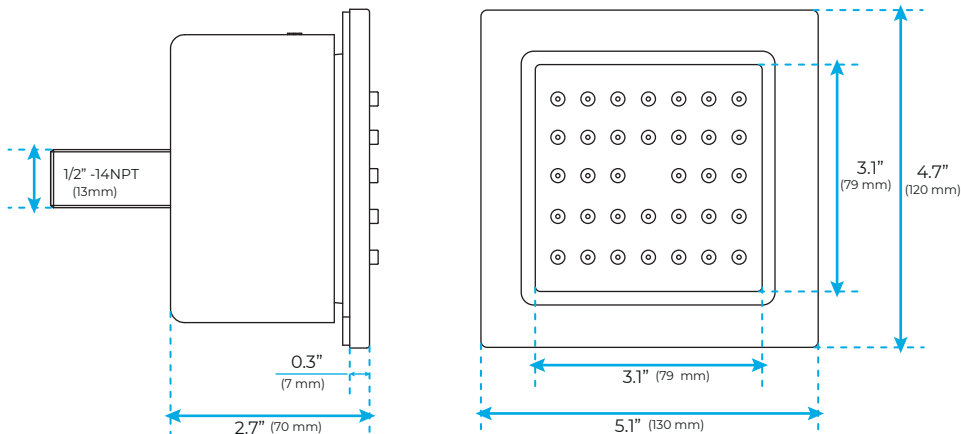

LUXURIOUS TOUCH PANEL CONTROLLED MATTE BLACK THERMOSTATIC RECESSED CEILING MOUNT LED MUSICAL RAINFALL SHOWER SYSTEM WITH HAND SHOWER AND JETTED BODY SPRAYS SPECIFICATIONS

Shower Panel /Hose Material: 304 Stainless Steel
 Shower Head Size: 900*300 mm
 Showerheads Install: Embedded Ceiling Mounted
 Concealed Mixer Install: Wall-Mounted
 LED Shower Head Functions: Rainfall, Waterfall, Mist, Water Column
 Water Pressure: 0.3 MPA
 Water Flow: 16L/min~28L/min
 Shower Accessories Material: Brass
 LED Light: Need to Connect Power
 LED Light Color: 64 Color
 Shower Hose Length: 1.5M
 AC: 100-265V 50/60Hz
 Music: Need Bluetooth

All dimensions and specifications are nominal and may vary. Use actual products for accuracy in critical situations.

Shower Mixer

Product shown is only for installation display purpose

Hand Shower

Flow Rate: 2.0 GPM / 7.6 LPM

Shower Mixer Connections

Body Jet

FEATURES

- Material: Brass
- Base Plate Height: 5-1/8"
- Base Plate Width: 5-1/8"
- Jet Surface Area: 3-1/8"
- Surface Depth: 1/4"
- Adjustment Angle: 5°
- Male NPT Connection: 1/2"
- Maximum Flow Rate: 2.5 GPM (9.5L/min) max @ 80 psi