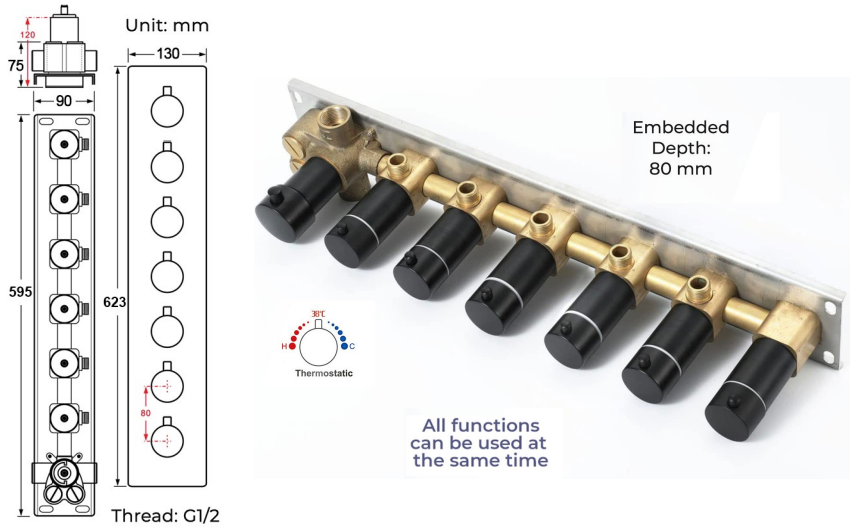

LUXURIOUS TOUCH PANEL CONTROLLED MATTE BLACK THERMOSTATIC RECESSED CEILING MOUNT LED MUSICAL RAINFALL SHOWER SYSTEM WITH HAND SHOWER AND JETTED BODY SPRAYS SPECIFICATIONS

Shower Panel /Hose Material: 304 Stainless Steel
 Shower Head Size: 900*300 mm
 Showerheads Install: Embedded Ceiling Mounted
 Concealed Mixer Install: Wall-Mounted
 LED Shower Head Functions: Rainfall, Waterfall, Mist, Water Column
 Water Pressure: 0.3 MPA
 Water Flow: 16L/min~28L/min
 Shower Accessories Material: Brass
 LED Light: Need to Connect Power
 LED Light Color: 64 Color
 Shower Hose Length: 1.5M
 AC: 100-265V 50/60Hz
 Music: Need Bluetooth

Product shown is only for installation display purpose

Touch Panel Control

- Turn On/Off Control
- MANUAL MODE**
Total 64 colors
- Auto mode setting
- AUTO MODE**
Total 11 Auto mode
- Set the speed of color change, fast/slow

All dimensions and specifications are nominal and may vary. Use actual products for accuracy in critical situations.

Shower Mixer

Product shown is only for installation display purpose

Hand Shower

Flow Rate: 2.0 GPM / 7.6 LPM

Shower Mixer Connections

Body Jet

FEATURES

- Material: Brass
- Base Plate Height: 5-1/8"
- Base Plate Width: 5-1/8"
- Jet Surface Area: 3-1/8"
- Surface Depth: 1/4"
- Adjustment Angle: 5°
- Male NPT Connection: 1/2"
- Maximum Flow Rate: 2.5 GPM (9.5L/min) max @ 80 psi